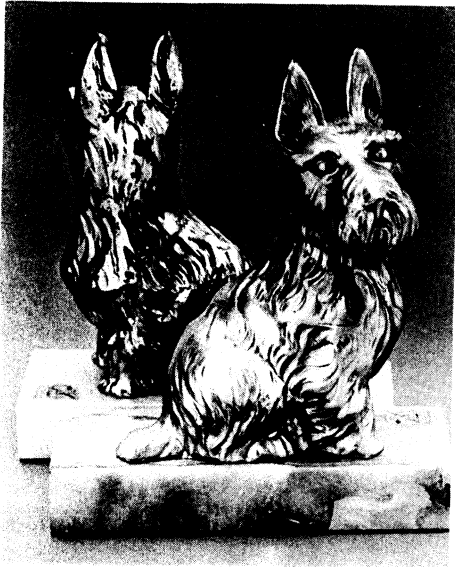

THE TOP QUALITY LINE

350 - SCOTTIE

FLEMISH FINISH FIGURES
CAST IN METAL